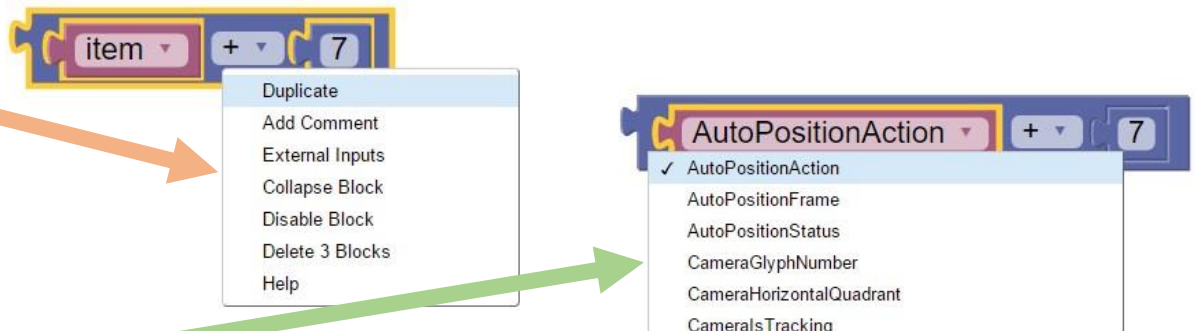

About Localization EZ-Builder

(What to translate. Here only examples of objects in which for all windows it is necessary to localize inscriptions.)

1. Main menu

2. Pop-up menu

3. Drop-down lists

4. Buttons

5. Check-boxes

6. Comments

7. Headings of windows

8. Text

9. Lists

10. Hints

For example, this should be the case after localization of hints
 (C:\Program Files (x86)\EZ-Robot Inc\EZ-Builder\Blockly\msg\js\en.js).