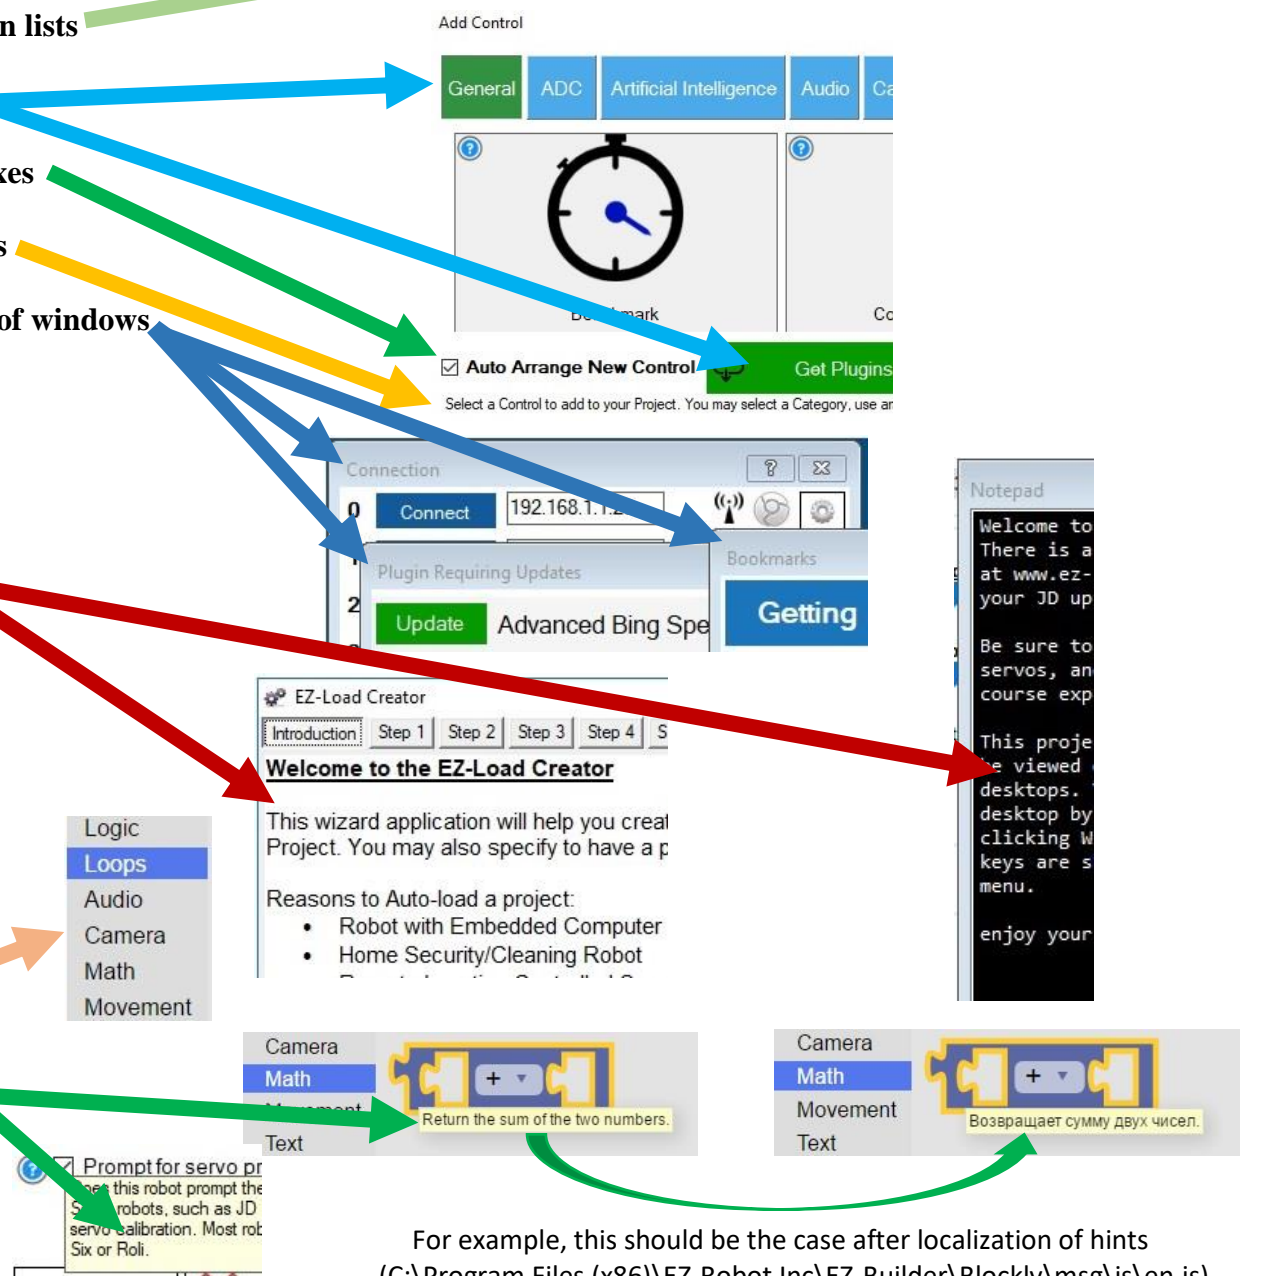

About Localization EZ-Builder

(What to translate. Here only examples of objects in which for all windows it is necessary to localize inscriptions.)

1. Main menu

2. Pop-up menu

3. Drop-down lists

4. Buttons

5. Check-boxes

6. Comments

7. Headings of windows

8. Text

9. Lists

10. Hints

For example, this should be the case after localization of hints
 (C:\Program Files (x86)\EZ-Robot Inc\EZ-Builder\Blockly\msg\js\en.js).