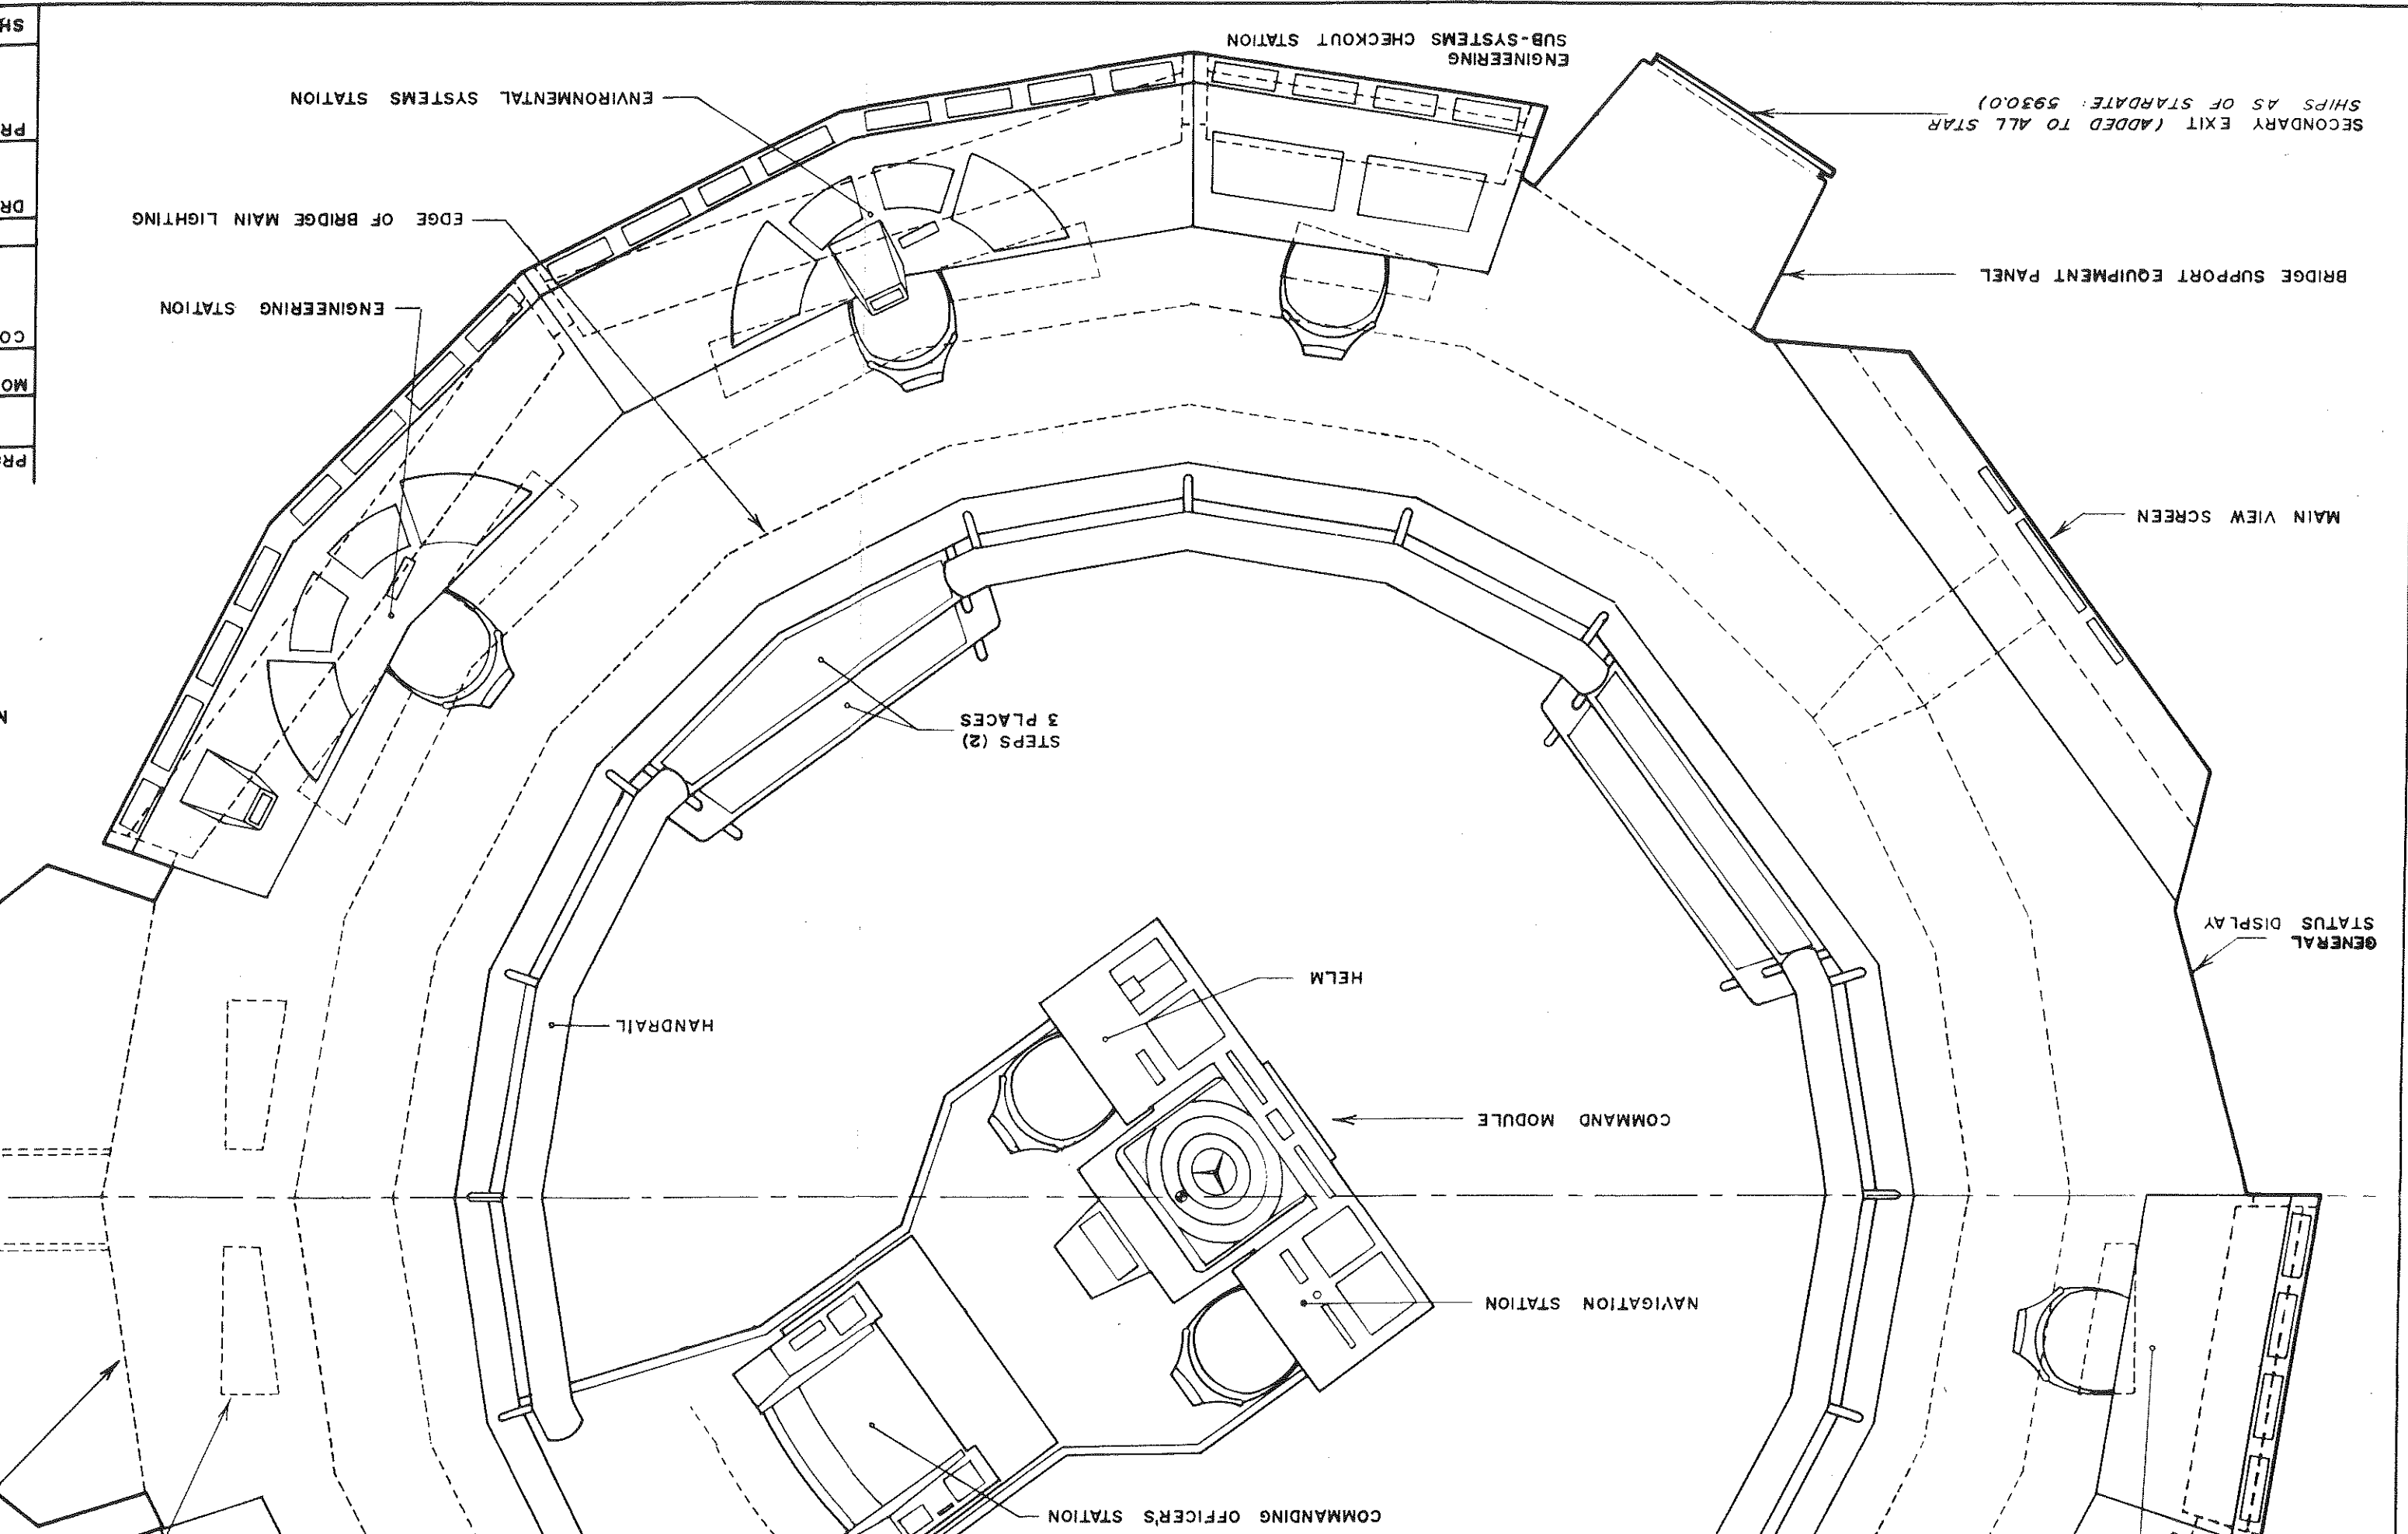

SH
PR
DR
CO
MO
PR
N